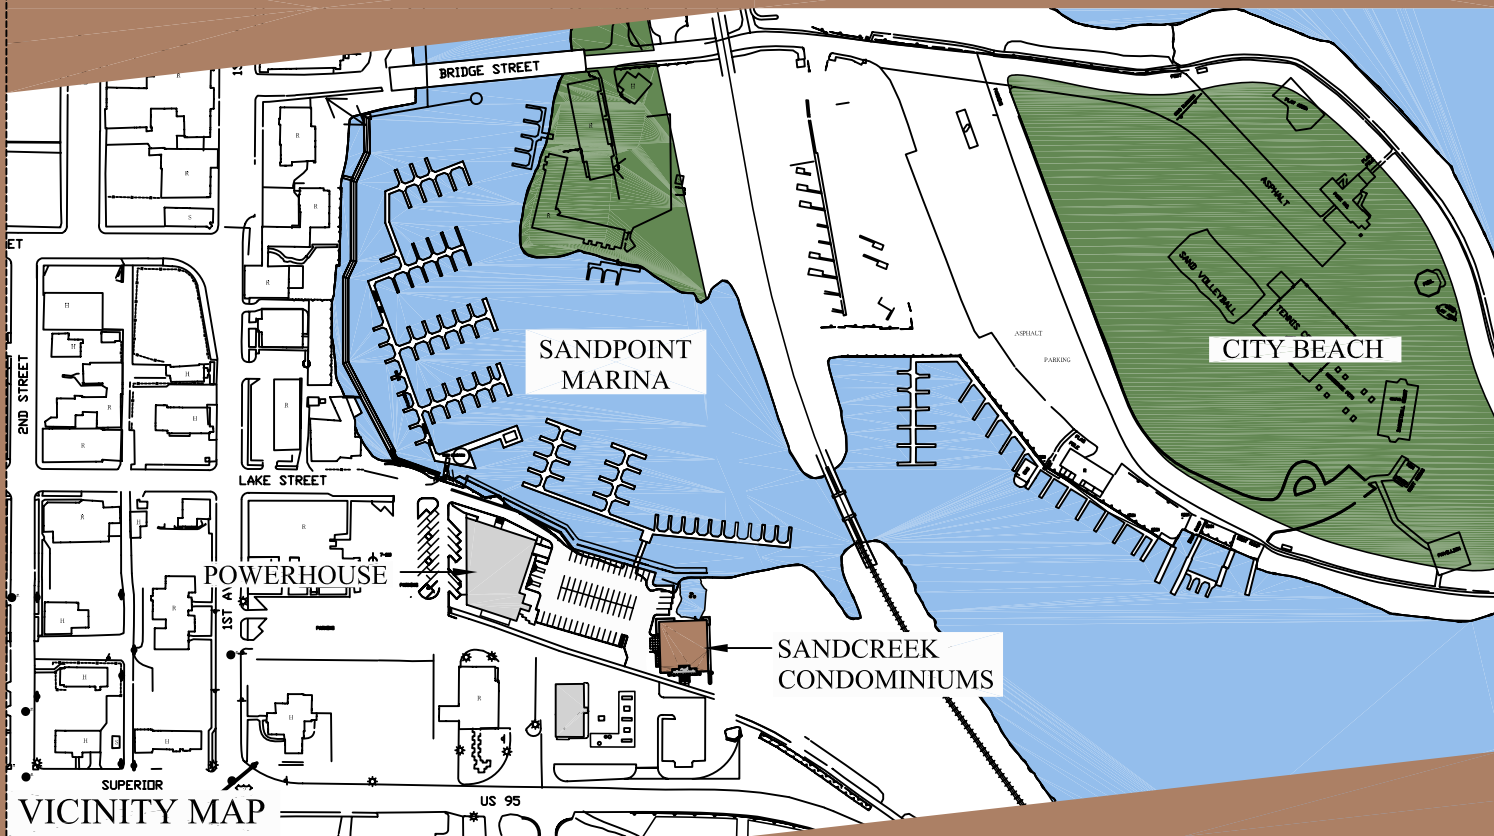

SANDCREEK CONDOMINIUMS

SANDPOINT, IDAHO

WATERFRONT PROPERTY MANAGEMENT

(208) 265-1597

www.sandpointwaterfront.com